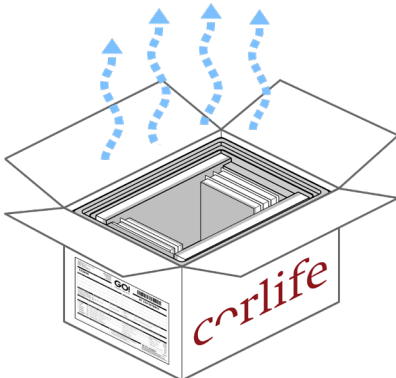

Watch this video tutorial first:

1

2

Request pick up

3

4

5

Conditioning time:
30min for outside temperatures $\geq +5^{\circ}\text{C}$
60min for outside temperatures $< +5^{\circ}\text{C}$