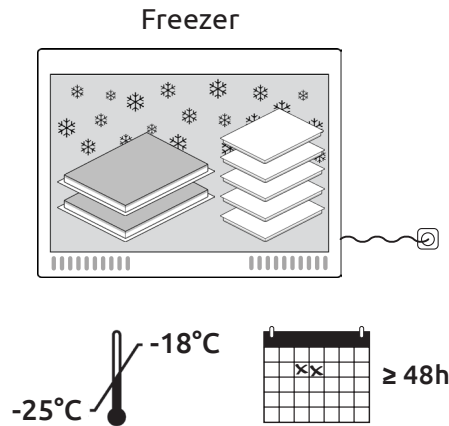

Watch this video tutorial first:

1

2

Request pick up

3

4

5

Conditioning time:
30min for outside temperatures $\geq +5^{\circ}\text{C}$
60min for outside temperatures $< +5^{\circ}\text{C}$