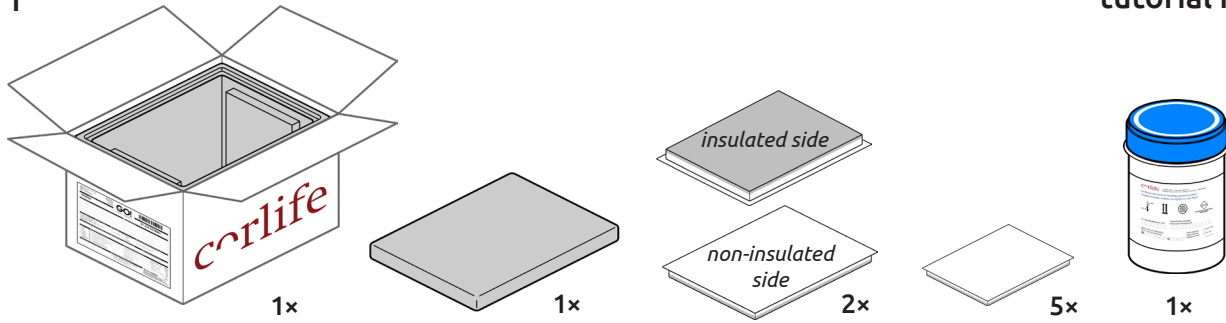

Watch this video tutorial first:

1

2

Request pick up

3

4

5

Conditioning time:
30min for outside temperatures $\geq +5^{\circ}\text{C}$
60min for outside temperatures $< +5^{\circ}\text{C}$