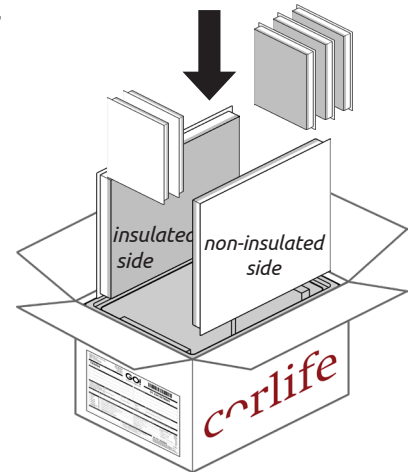

Watch this video tutorial first:

1

2

Request pick up

3

4

5

Conditioning time:
30min for outside temperatures $\geq +5^{\circ}\text{C}$
60min for outside temperatures $< +5^{\circ}\text{C}$