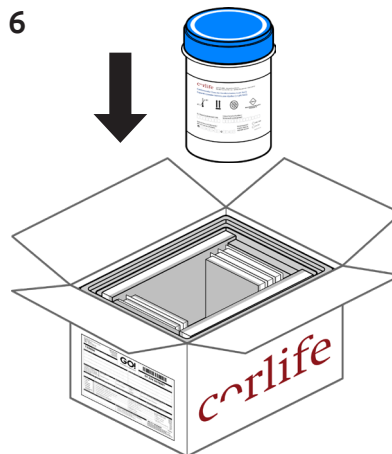

Conditioning time:
30min for outside temperatures $\geq +5^{\circ}\text{C}$
60min for outside temperatures $< +5^{\circ}\text{C}$

6